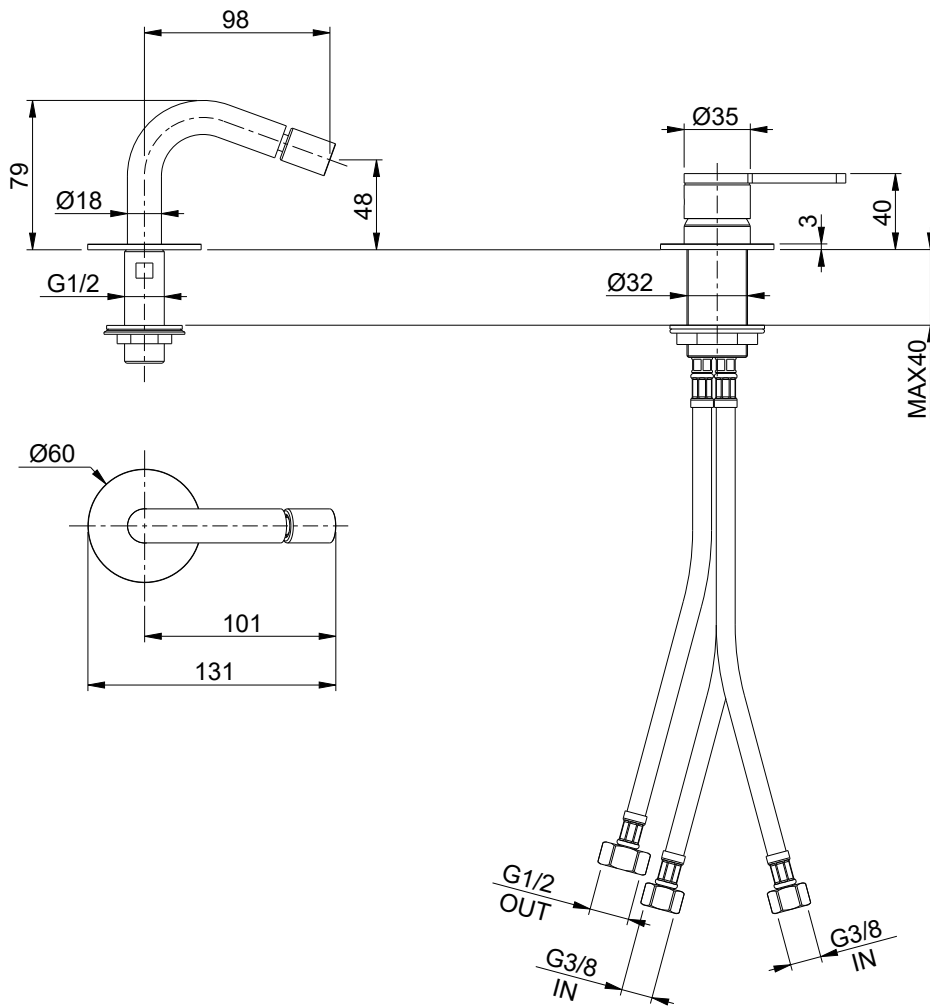

**37047**

Miscelatore bidet due fori e scarico clic-clac 1 1/4"  
2-hole wash bidet mixer and clic-clac waste 1 1/4"

Risparmio idrico con portata d'acqua massima di 6L/min  
Water saving with 6L/MIN water flow rate

Piletta clic/clac inclusa  
Clic clac/waste included