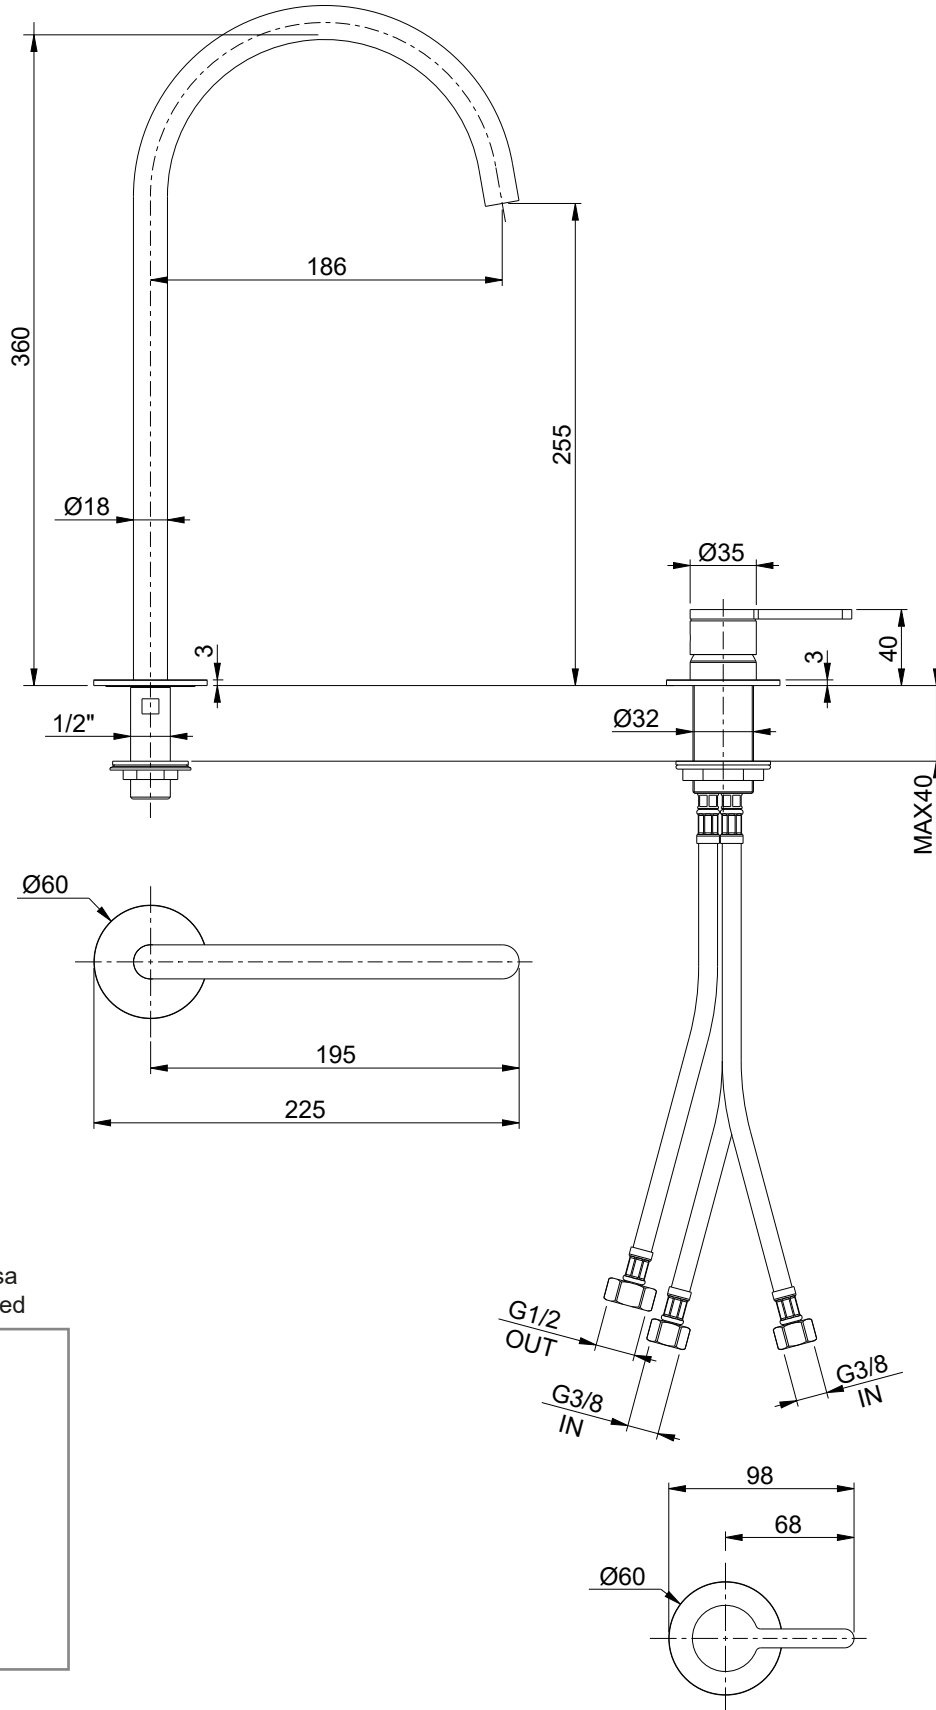

37045

Miscelatore lavabo due fori e scarico clic-clac 1 1/4"
2-hole wash basin mixer and clic-clac waste 1 1/4"

Risparmio idrico con portata d'acqua massima di 6L/min
Water saving with 6L/MIN water flow rate

Piletta clic/clac inclusa
Clic clac/waste included