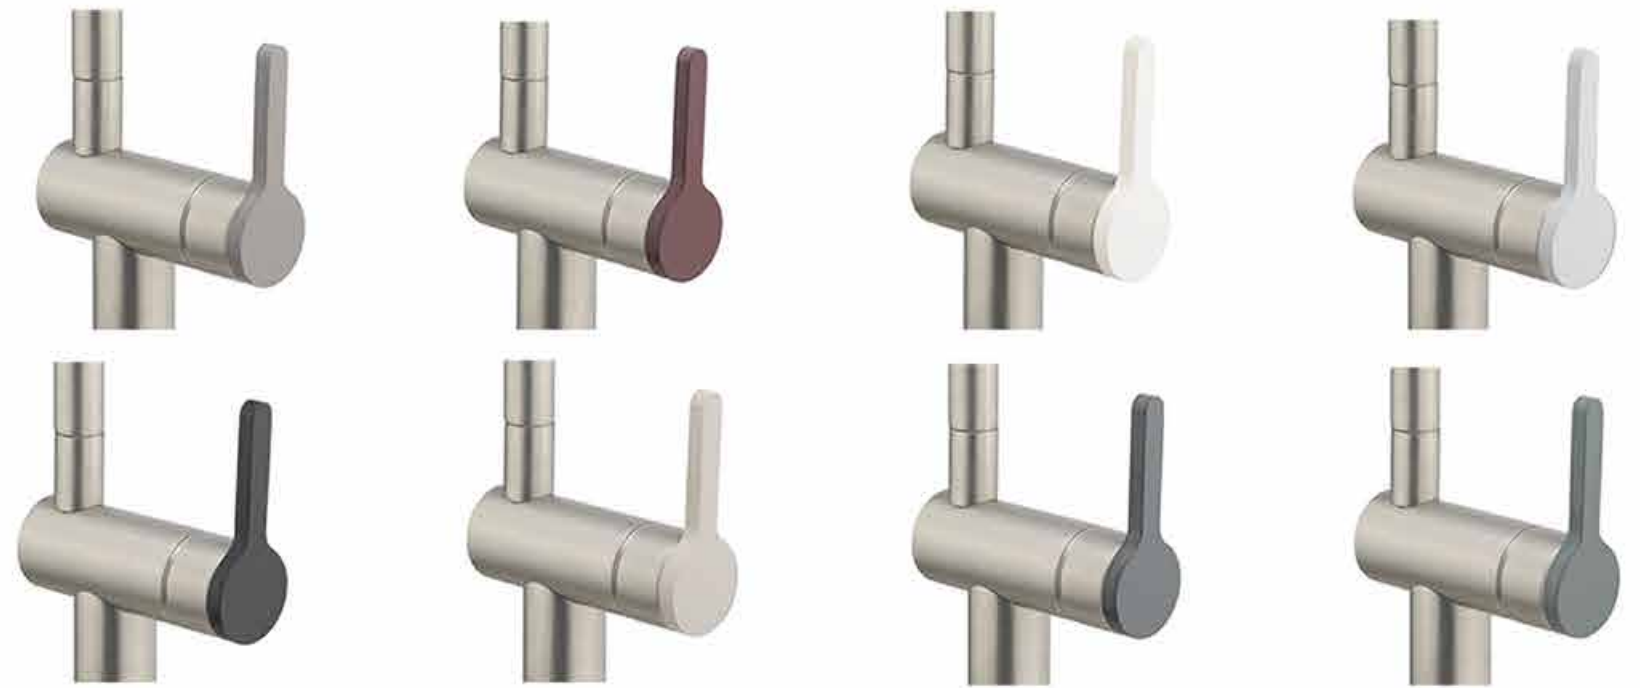

Grigio Londra
Nero Ingo

Rosso Jaipur
Beige Arizona

Bianco Kos
Grigio Bromo

Grigio Efeso
Verde Comodoro

Proponiamo anche le finiture abbinabili ai colori FENIX NTM® per poter offrire miscelatori interamente in tinta
We also propose the finishes that can match with the FENIX NTM® colors to offer perfectly matching taps

FENIX®